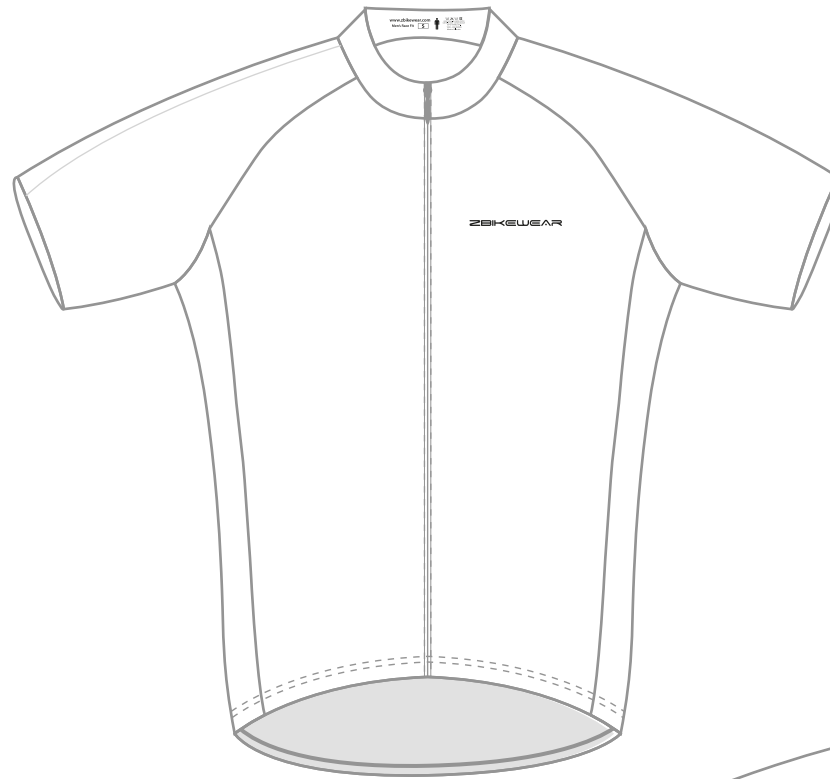

**We are specialists
in full custom.**

Design proposal for:

Pro Team Aero

Team: _____

Date: _____ Version: _____

Some advices:

We Use PANTONE Color Reference Charts in all our proposals, please be aware that there may be a slight difference in how the actual print looks based on your video card output and your monitor calibration.

THIS DESIGN IS INTELLECTUAL PROPERTY OF ZBIKEWEAR. ANY REPRODUCTION OR ADAPTATION IS PROHIBITED.

Eleide Sleeve Fabric

Pantones:
